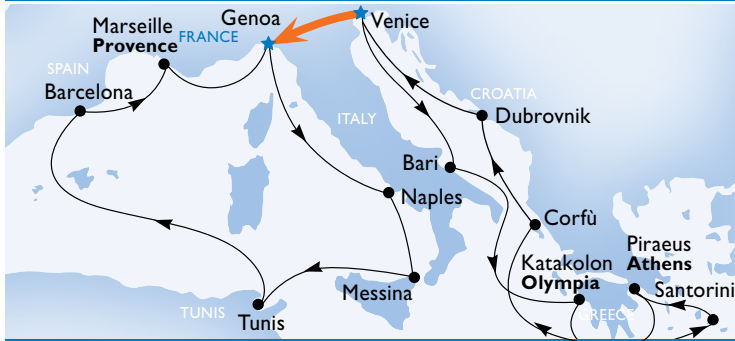

MSC FANTASIA & MSC PREZIOSA

Italy, Greece, Croatia, Tunisia, Spain, France

14 NIGHT CRUISE FROM $1758^{PP}

Cat	Cabin	Price
1	Inside cabin	$1758
4	Ocean view	$2278
6	Balcony cabin	$2639
12*	Balcony Suite	$3688
YC1	Yacht Club	$6138

Departs Venice every Sunday 24 Mar – 13 Oct 2013

Prices are based on 31 Mar, 7, 14, 21 & 28 Apr 2013 departures.

*Category 12 on MSC Preziosa is a balcony cabin