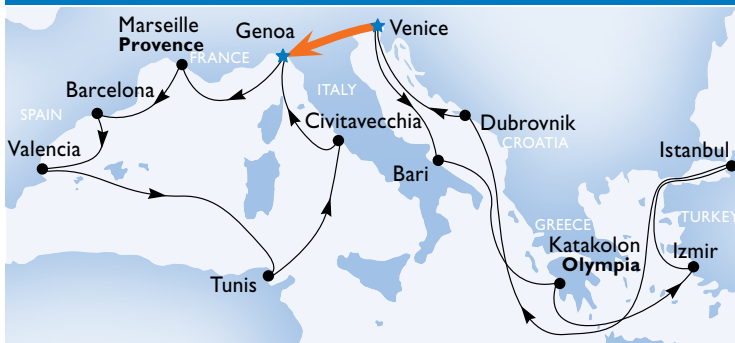

2013 GRAND MEDITERRANEAN *Cruises*

14 NIGHT MEDITERRANEAN COMBO CRUISES WITH FREE LAND TRANSFER VENICE TO GENOA
DEPARTS VENICE EVERY FRIDAY, SATURDAY & SUNDAY MAR – OCT

MSC DIVINA & MSC SPLENDIDA

Italy, Greece, Turkey, Croatia, France, Tunisia